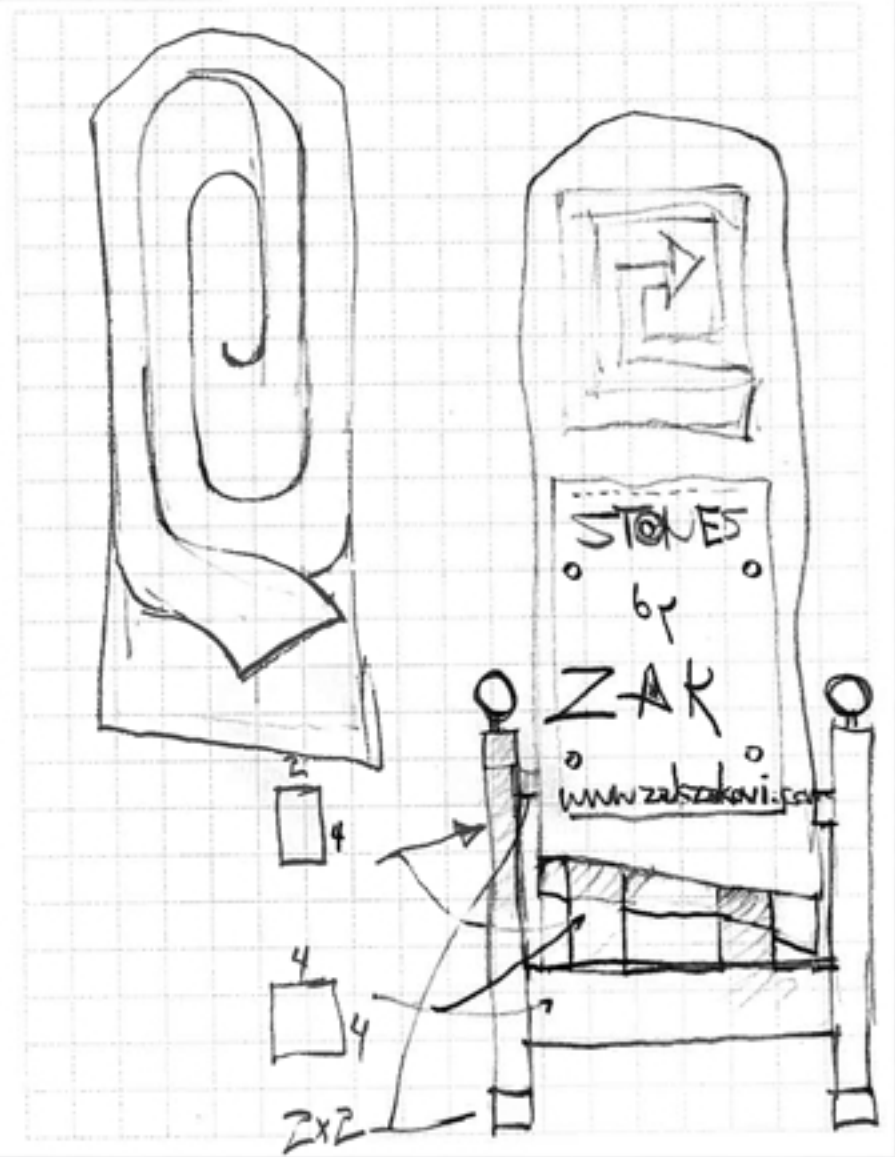

This lighted evening image shows the shadows cast by the fixture's light and the back lit letters.

photo by Michael Dunn

Zak's Sign 2002

9'4" x 3'3"

1250 lbs

Lighted Sign

Photo by Michael Dunn